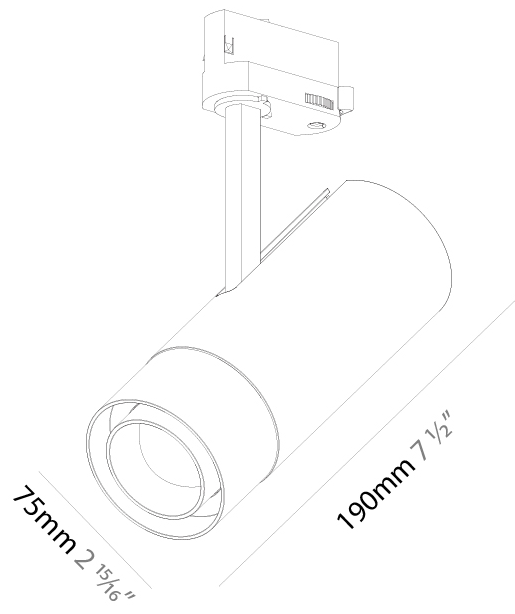

GENERAL

Series: Imagine
 Subseries: Imagine Flex
 Brand: Prolicht
 Division: Architectural
 Mounting Type: Surface
 Mounting Location: Ceiling
 Subcategory: Spots

PHYSICAL

Shape: Cylinder
 Diameter (mm): 75
 Diameter (in): 2 ¹⁵/₁₆
 Height (mm): 190
 Height (in): 7 ¹/₂
 Max. Overall Height (mm): 235
 Max. Overall Height (in): 9 ¹/₄
 Light Distribution: Adjustable / Direct
 Weight (kg): 0.919
 Weight (lbs): 2.02
 Fixture Finish: SSR / BKV / CWI / CRY / HAB / UFT / ITA / RUA / FTG / MYG / LOD / PUS / FRO / FUP / KIA / POP / BLS / SPG / MEY / GOH / GUM / CHC / COM / ABZ / JAG / OBR / MOS / ROR
 Fixture Material: Aluminum Die Cast

GENERAL

Series: Imagine
 Subseries: Imagine Flex
 Brand: Prolicht
 Division: Architectural
 Mounting Type: Track
 Mounting Location: Ceiling
 Subcategory: Spots

PHYSICAL

Shape: Cylinder
 Diameter (mm): 75
 Diameter (in): 2 ¹⁵/₁₆
 Height (mm): 190
 Height (in): 7 ¹/₂
 Max. Overall Height (mm): 210
 Max. Overall Height (in): 8 ¹/₄
 Light Distribution: Adjustable / Direct
 Weight (kg): 0.702
 Weight (lbs): 1.54
 Fixture Finish: SSR / BKV / CWI / CRY / HAB / UFT / ITA / RUA / FTG / MYG / LOD / PUS / FRO / FUP / KIA / POP / BLS / SPG / MEY / GOH / GUM / CHC / COM / ABZ / JAG / OBR / MOS / ROR
 Holder Finish: BLK / WHI / SIL
 Fixture Material: Aluminum Die Cast

OPTICAL

Reflector°: 14° to 48°
 Adjustability: Rotational 350°; Tilt 90°

RATINGS AND CERTIFICATIONS

Certified By: Certified for North American Standards
 IP rating: IP20

A3T110-

PROJECT _____

TYPE _____

SPECIFIER _____